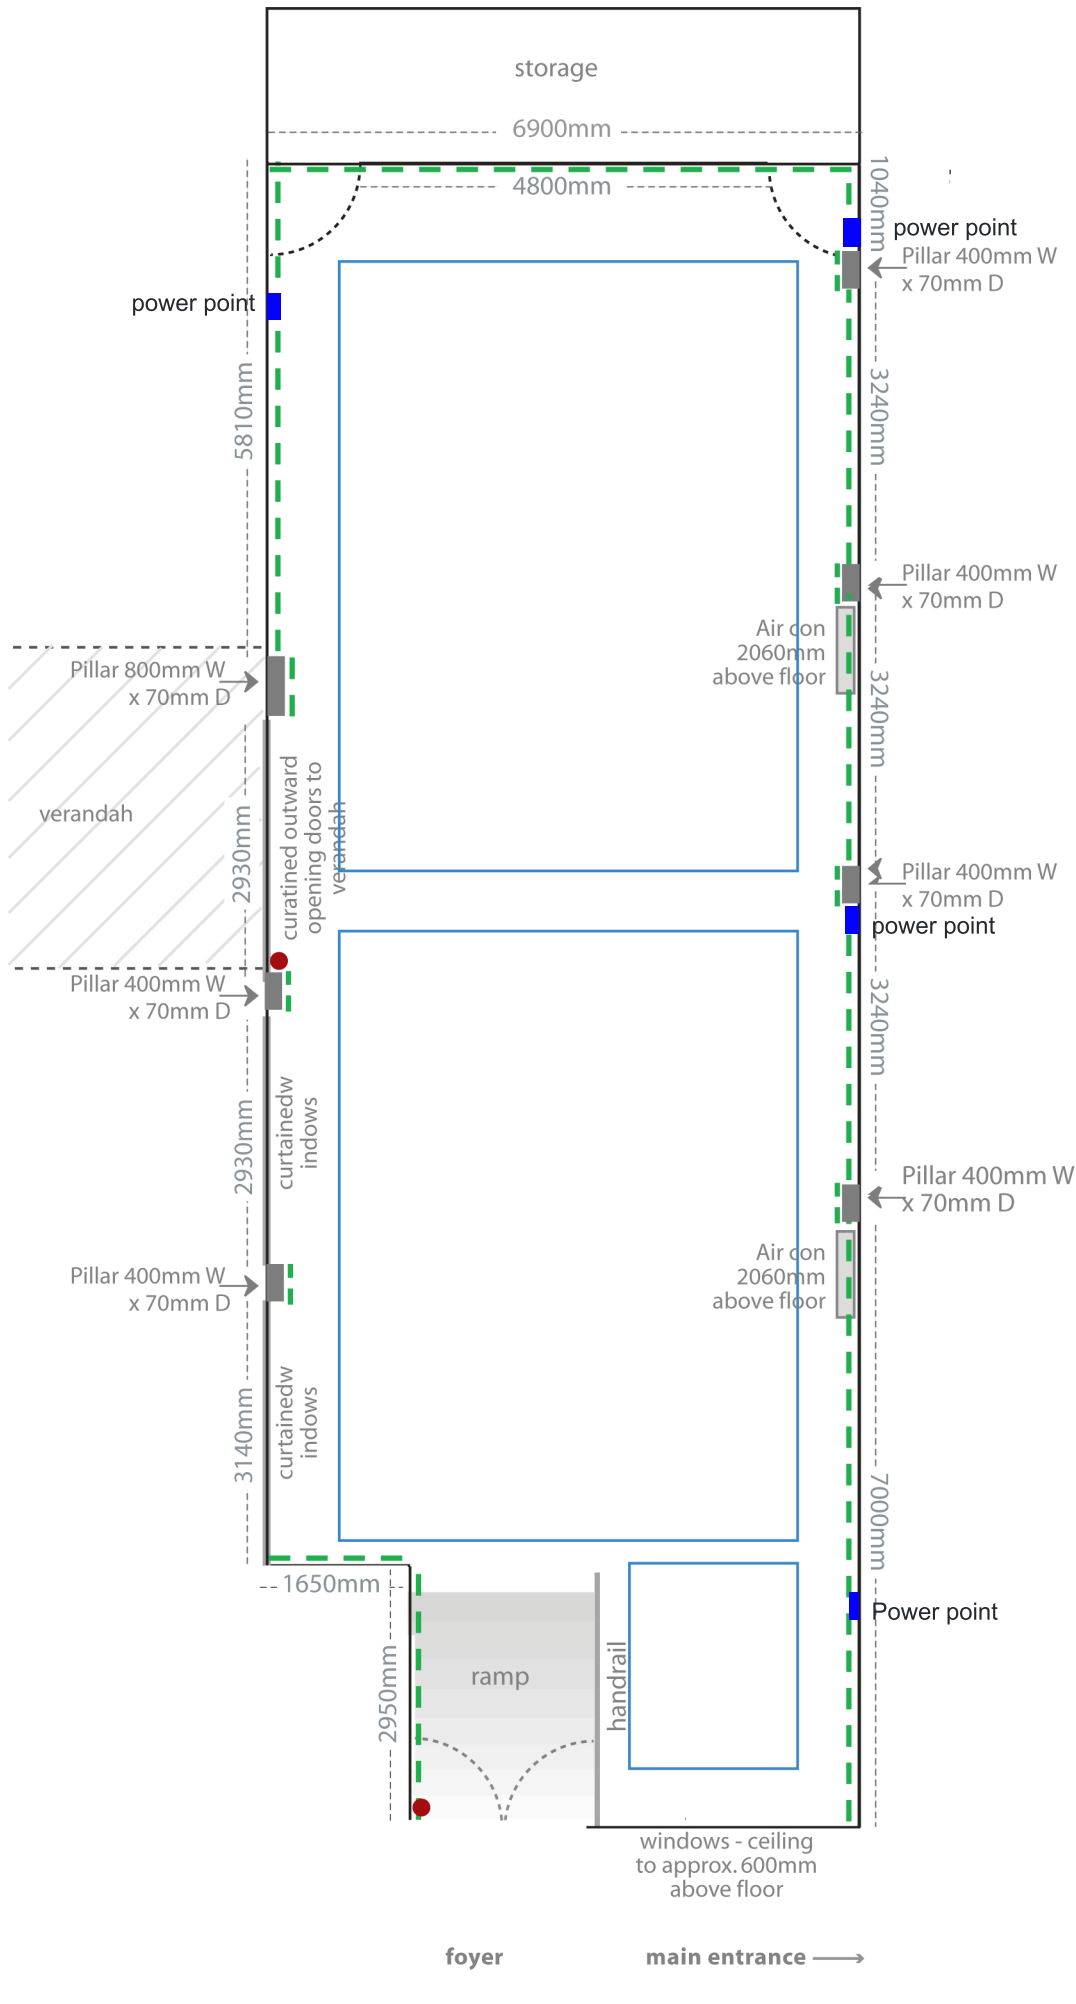

Watson Arts Centre gallery

Ceiling height 2.52m

Overall gallery length 19.3m

Floor area 129m²

Total running length 50m (approx. including mobile partitions)

Walls painted white

Floor concrete, painted dark taupe

Ceiling painted white

Lighting wall washers and spot lights; fluorescent tubes

Partitions 3 mobile custom-wood partitions 2290mm H x 2300mm W x 400mm D; can be used for hanging as well as partitioning the gallery

Windows/doors along left-hand side have cream curtains; doors open onto outside

Storage room at end of gallery accessible through outward-opening doors on either side of the gallery

● Fire extinguisher

--- Hanging rail

□ Track lighting *not to scale*