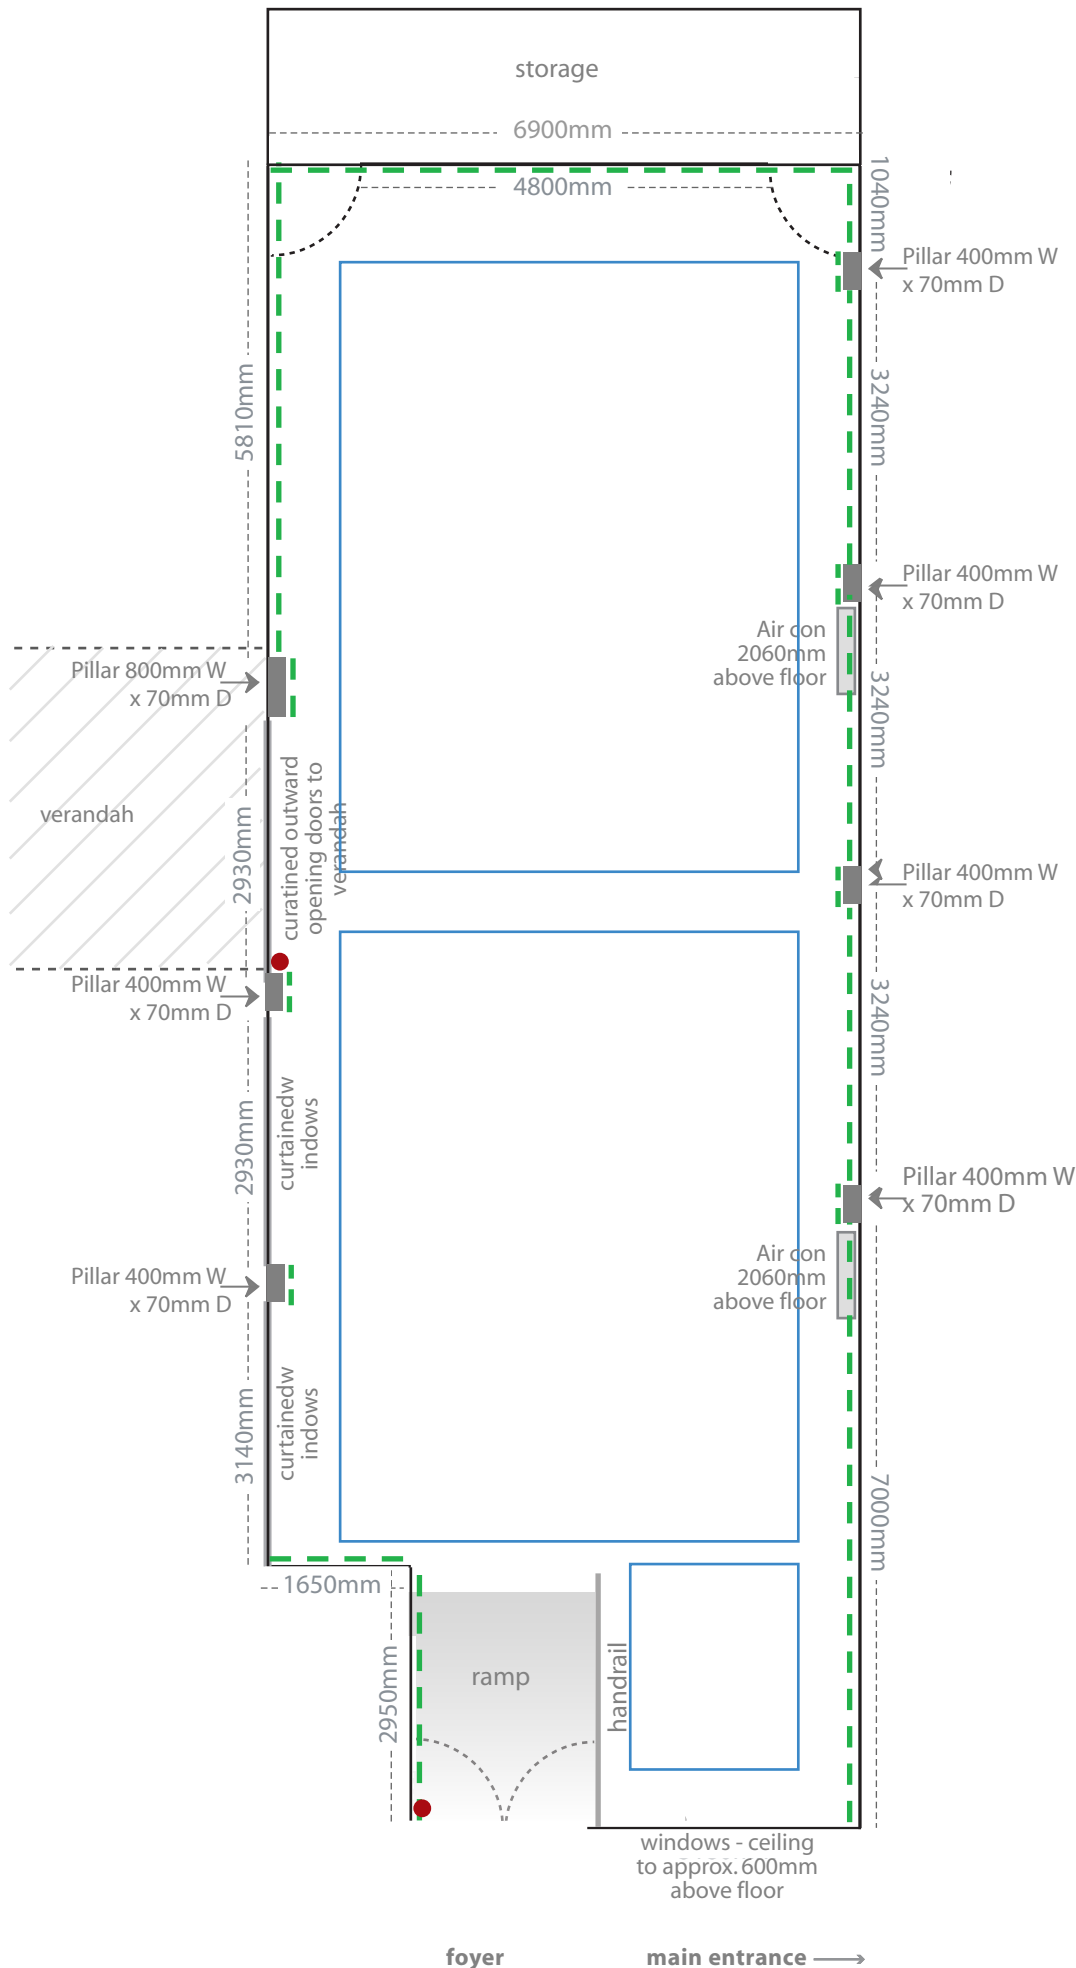

Watson Arts Centre gallery

Ceiling height 2.52m

Overall gallery length 19.3m

Floor area 129m²

Total running length 50m (approx. including mobile partitions)

Walls painted white

Floor concrete, painted dark taupe

Ceiling painted white

Lighting wall washers and spot lights; fluorescent tubes

Partitions 3 mobile custom-wood partitions 2290mm H x 2300mm W x 400mm D; can be used for hanging as well as partitioning the gallery

Windows/doors along left-hand side have cream curtains; doors open onto outside

Storage room at end of gallery accessible through outward-opening doors on either side of the gallery

● Fire extinguisher

--- Hanging rail

□ Track lighting *not to scale*